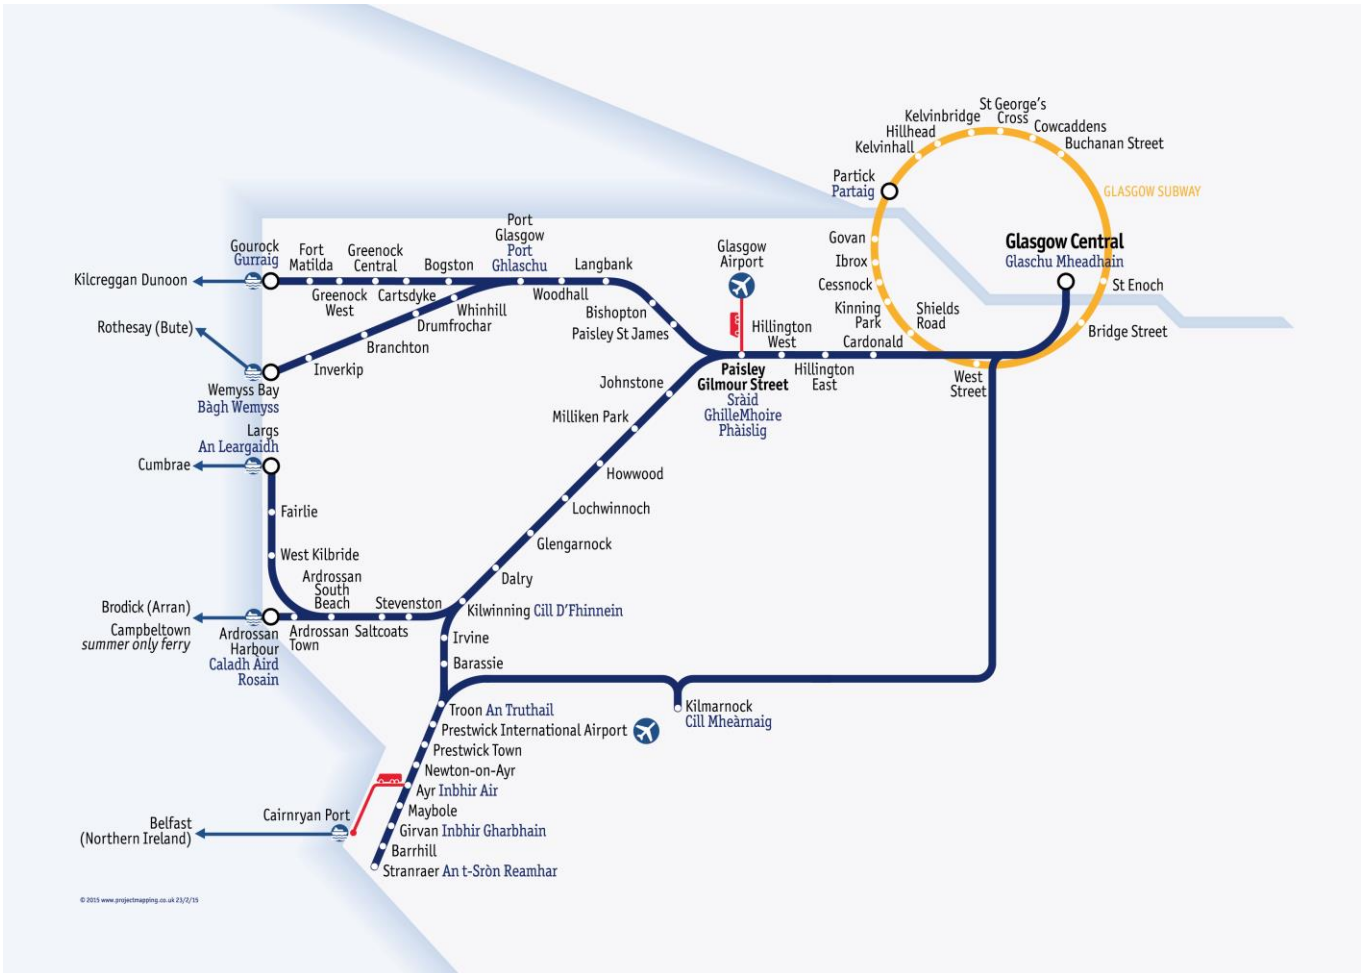

© 2015 www.projectmapping.co.uk 23/07/15